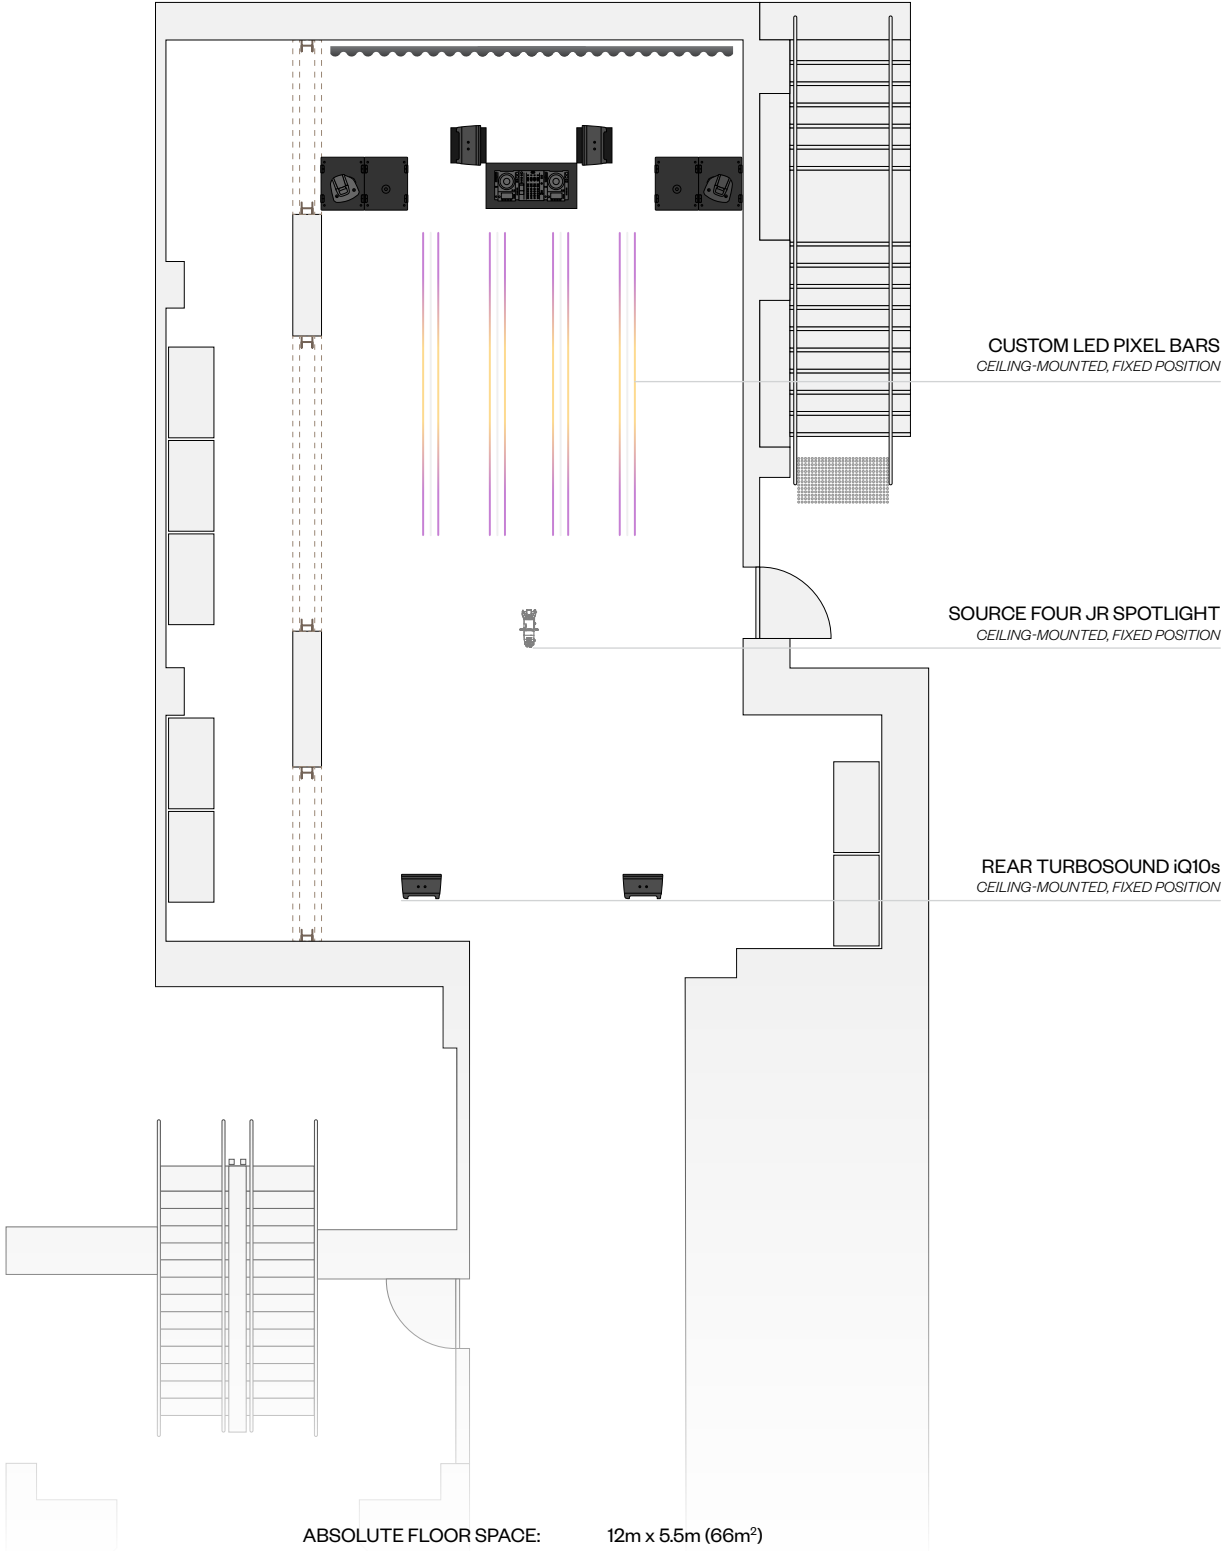

2 x Turbosound iQ10 Active Speakers

Located between dance floor & bar

DJ / Performance

Mixer & Control

1 x Pioneer DJM-900NXS2

2 x Pioneer CDJ-2000NXS2

1 x 1.2m x 0.6m Table w/ 900mm Rolling Legs

Booth Monitors

2 x Turbosound iQ10 Active Speakers

*Mounted on boxes w/ swivel brackets,
placed on the floor either side of DJ*

Lighting

Fixtures

8 x Custom 4m LED Pixel Bars

*Designed & installed by Beamhacker,
Fixed-position above the dance floor*

Platforms

4 x 1.3m x 0.7m x 0.2m Custom Stage Pieces

Stage provided upon request, subject to availability

Venue

Absolute Floor Space

12m x 5.5m

66m² Area

Inner Floor Space

14.2m x 7.2m

12m x 4.2m

50.4m² Area

Vertical Space

2.1m – 2.4m Floor to Ceiling/Fixtures

THE RECHABITE

GOODWILL CLUB
DJ CONFIGURATION

ABSOLUTE FLOOR SPACE: 12m x 5.5m (66m²)
INNER FLOOR SPACE: 12m x 4.2m (50.4m²)
VERTICAL SPACE: 2.1m - 2.4m